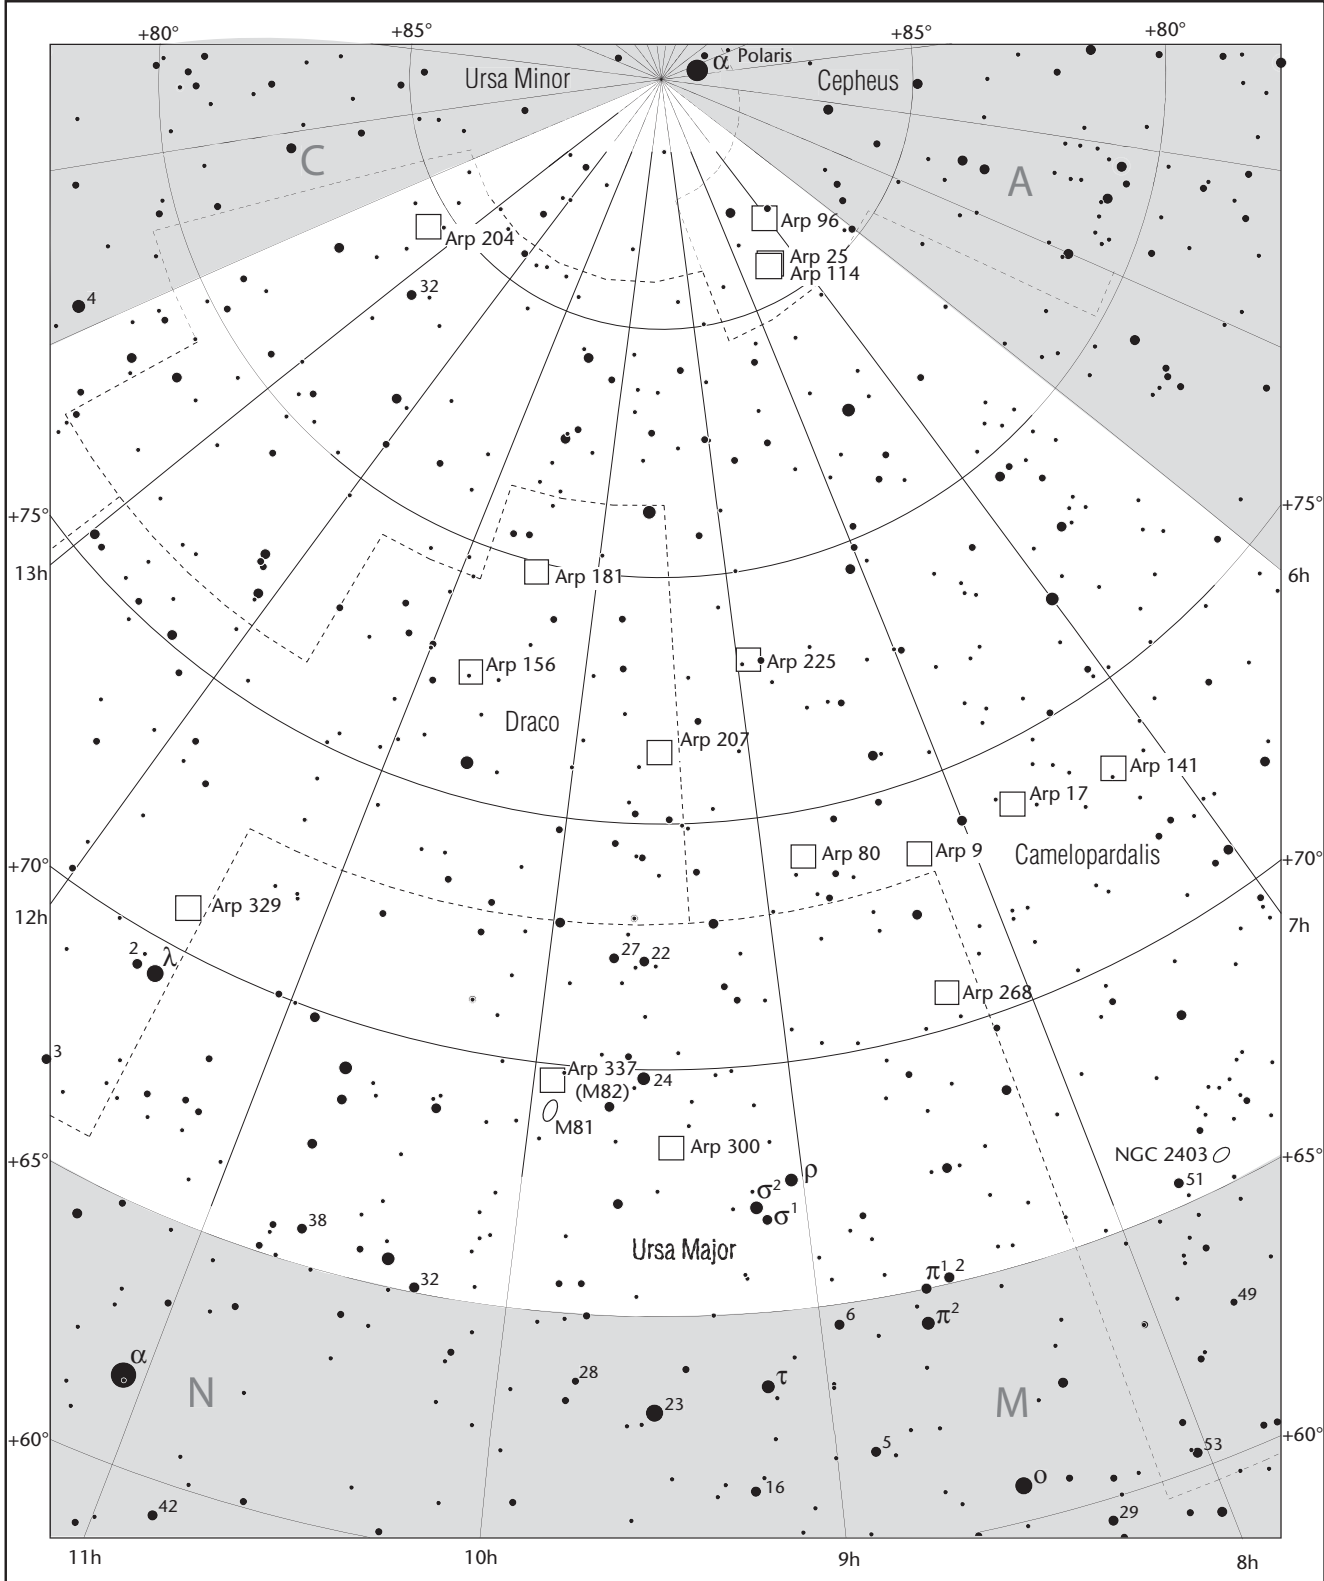

Eastern Camelopardalis Vicinity

Stellar Magnitudes (V)										Bright Reference Deep Sky Objects		Ecliptic		
0	1	2	3	4	5	6	7	8	□ Arp Field	○ Other Galaxy	⊕ Globular Cluster	⊙ Planetary Nebula	⊙ Bright Nebula	--- Ecliptic
												- - - Constellation Boundary		